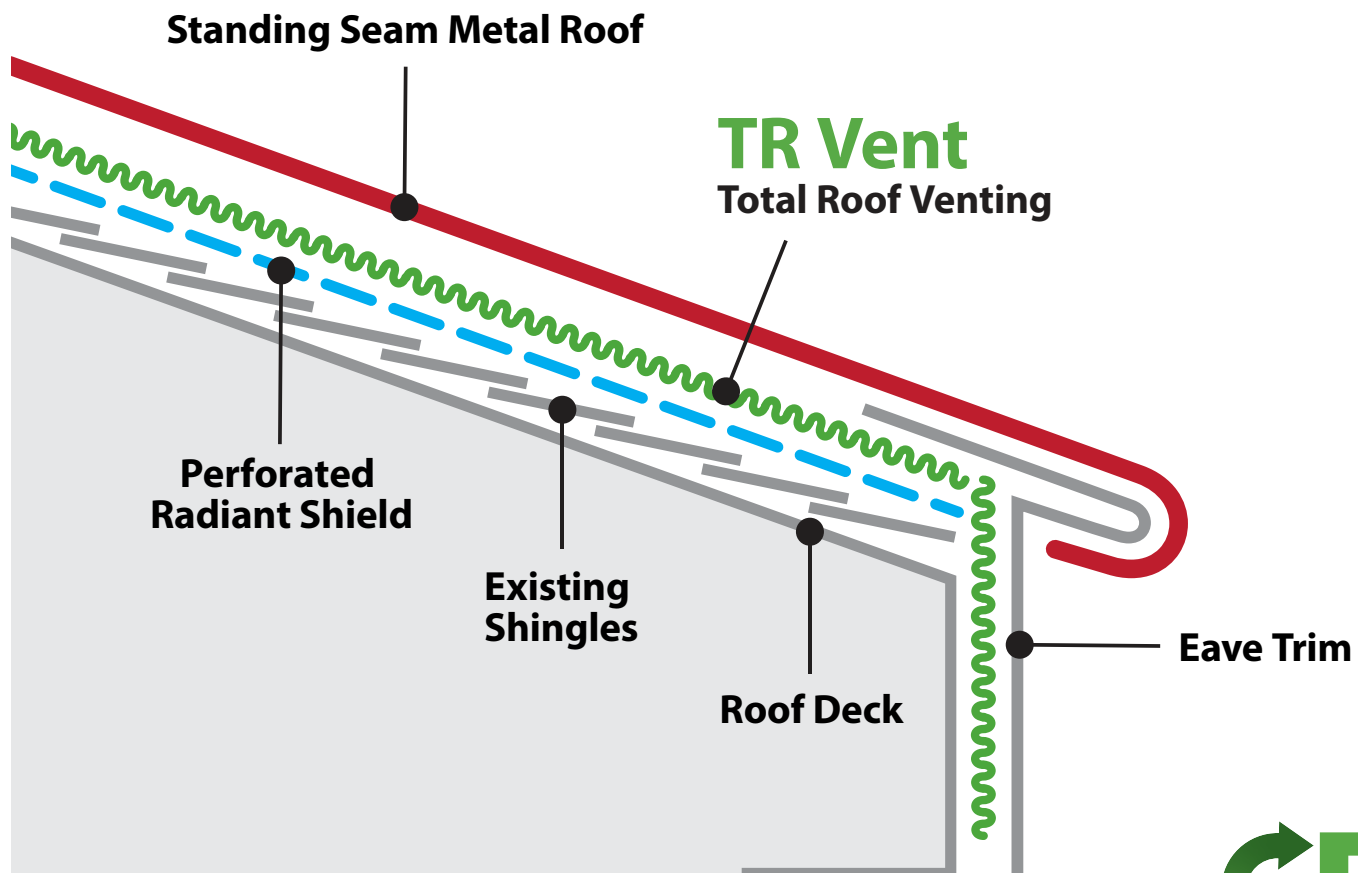

OVER SHINGLES Standing Seam Metal Roofing

By properly installing TR Vent within your over-shingles standing seam metal roofing system, you can ensure proper ventilation, great weather resistance, energy efficiency, noise reduction, and many years of enjoyment. If you have any questions about the materials or recommended installation procedure, please contact us.